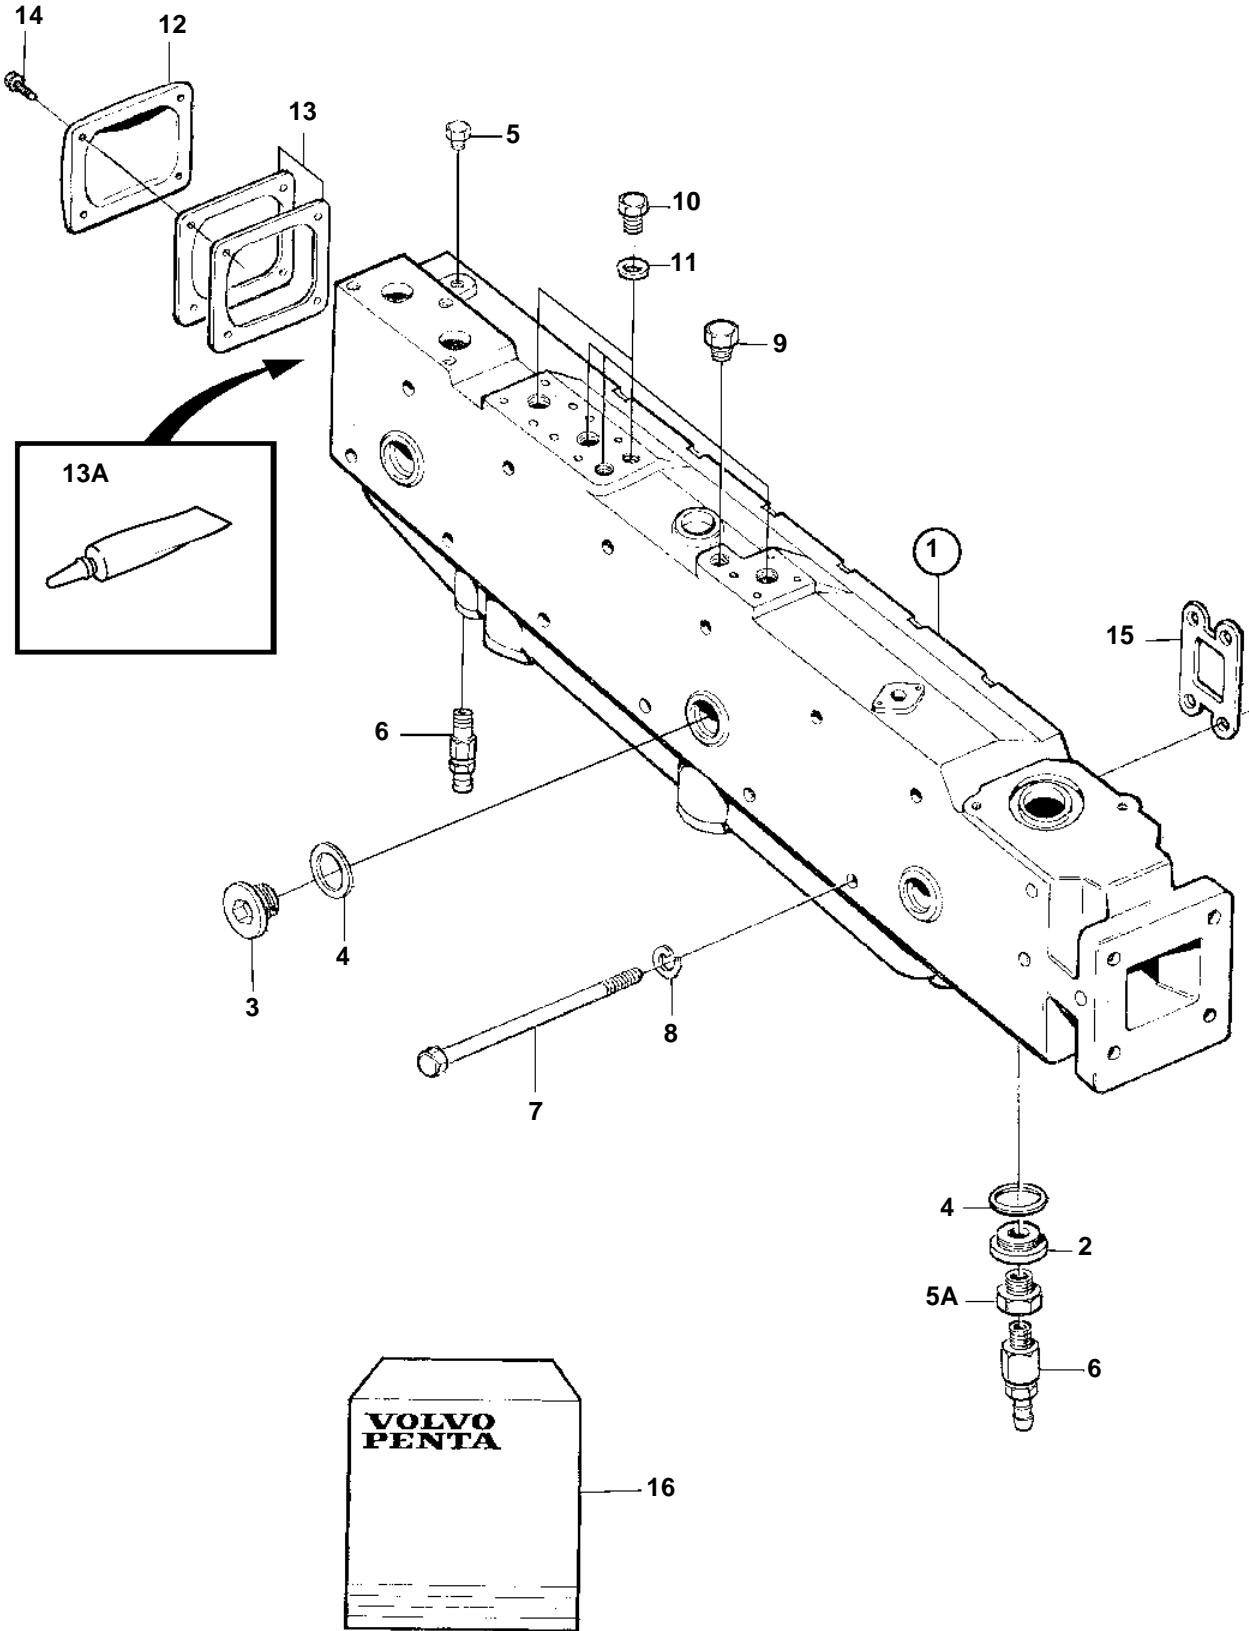

TAMD162C-C, TAMD163A-A, TAMD163P-A

17876

TAMD162C-C, TAMD163A-A, TAMD163P-A

REF	PART NO.	QTY	DESCRIPTION	NOTES
1	3825345	1	Exhaust pipe	SNXXXXXXXXXX/18411-. Replaced by 3827486.
2	821335	1	· Plug	SNXXXXXXXXXX/18411-
3	467367	11	· Plug	
4	469328	12	· Gasket	
5	479979	5	· Plug, 1/8-NPTF	(191026)
5A	16291	1	Nipple	SNXXXXXXXXXX/18411-
6	947894	2	Drain cock	
7	970966	12	Screw	
8	941908	12	Spring washer	
9	479956	3	Plug, 1/2-NPTF	
10	960632	2	Plug	
11	947624	2	Gasket	
12	849011	1	Cover	
13	849399	2	Gasket	REPL BY 1161231
13A	1161231	X	Sealant	BLACK, 0,31L
14	945444	4	Flange screw	
15	8130038	6	Gasket	(3165748)
16	876806	1	Gasket kit, exhaust manifold	